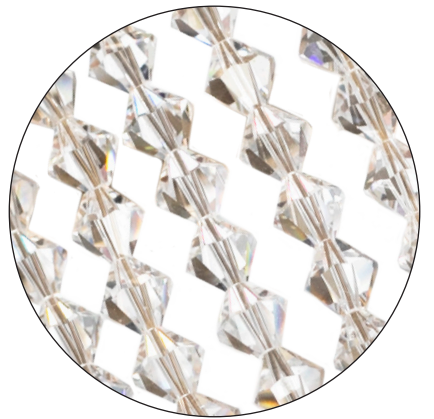

PROJECT BY: ANDREY SAVELOV, RUSSIA

CHECK MORE PROJECTS WITH THE FEATURED DESIGN FROM PAGE: 182

SUSPENSION 9850.80

DIMENSIONS: H.10CM - Ø.80CM WEIGHT: NET 18KG  
BULBS: 12X G9 (MAX 28W) MATERIAL: BRASS & CRYSTAL

CRYSTAL BEADS

### Leviev

The Leviev handmade suspension was designed to be a stylish solution for any room. A contemporary lighting fixture with accents of Hollywood Glam and Mid-Century Modern interior styles, a great addition to complete the décor with elegance and glamour. A dimpled bending-round shape, coupled with crystals, reveals a balance of sophistication and delicacy, giving the interior a distinctive accent of comfort and harmony.

SNOOKER 9850.170X40

DIMENSIONS: H.10CM - D.170CM - W.40CM  
BULBS: 22X G9 (MAX 28W) MATERIAL: BRASS & CRYSTAL

ALSO FEATURED BY CASTRO: ARCADE PENDANT | GRACE CONSOLE

MIRROR 9850.100.MIR

DIMENSIONS: D.10CM - Ø.100CM WEIGHT: NET 40KG  
BULBS: 18X G9 (MAX 28W) MATERIAL: BRASS & CRYSTAL